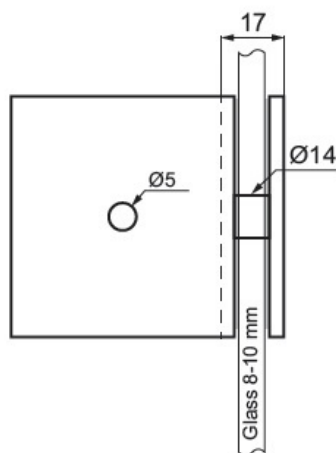

PRODUCT SHEET

Description:

Glass Clamp "Berni", 90DG, SS-Look, Glass/Wall, 44x44x17mm, Square Corners, 8-10mm Glass, Wall Mounted By $\varnothing 5$ mm Screw, Hole, GLass Mounted By $\varnothing 12$ mm Drilling, Brass Material

Item number:

15.23.656-0

Units	Box	Carton	HS Code	Barcode
Pcs.	1	50	8302419000	
				5704866477819

SISO A/S

Mileparken 11
DK-2740 Skovlunde
Denmark
VAT: DK 24786013

Phone +45 45 830 900

www.siso.dk
siso@siso.dk